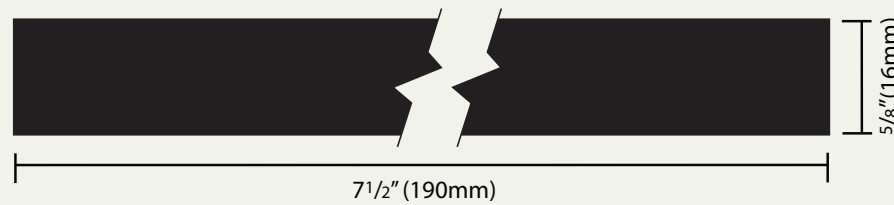

Bamboo Floor Vents

Self-rimming style floor vents available

Midnight Black shown

Coordinating Stair Parts

Available prefinished

Stair Nosing in 72" lengths

Stair Riser in 48" lengths

Stair Tread in 48" lengths

Teragren Commercial PORTFOLIO Flooring
Strand bamboo wide-plank with Xcora™ technology

- Prefinished wide-plank flooring, 5" x 1/2" in 72 1/2" lengths
- Ten designer colors in a variety of textures and patterns
- Extra hardness for high traffic commercial and residential interiors (154% harder than red oak)
- Välinge-patented, 2G fold-down, glueless, self-locking system* for easy installation
- Micro-bevel edges and ends
- Float on, above, or below grade