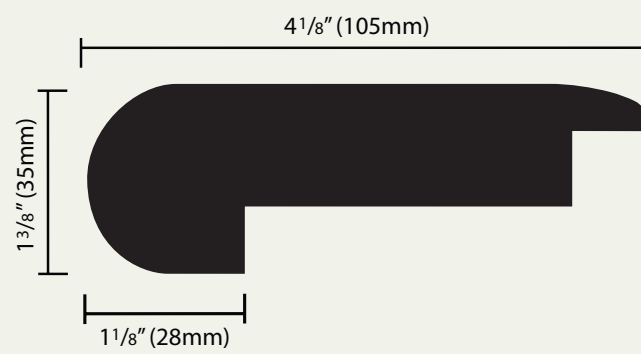

Bamboo Floor Vents

Self-rimming style floor vents available

Midnight Black shown

Coordinating Stair Parts

Available prefinished

Stair Nosing in 72" lengths

Stair Riser in 48" lengths

Stair Tread in 48" lengths

Teragren Commercial PORTFOLIO Flooring
Strand bamboo wide-plank with Xcora™ technology

- Prefinished wide-plank flooring, 5" x 1/2" in 72 1/2" lengths
- Ten designer colors in a variety of textures and patterns
- Extra hardness for high traffic commercial and residential interiors (154% harder than red oak)
- Välinge-patented, 2G fold-down, glueless, self-locking system* for easy installation
- Micro-bevel edges and ends
- Float on, above, or below grade