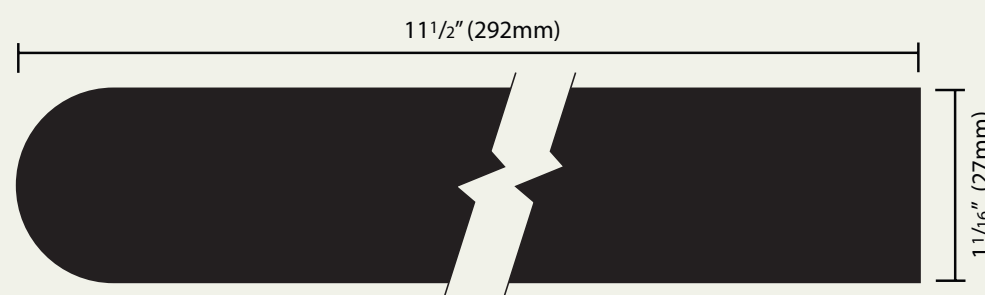

Bamboo Floor Vents

Self-rimming style floor vents available

Midnight Black shown

Coordinating Stair Parts

Available prefinished

Stair Nosing in 72" lengths

Stair Riser in 48" lengths

Stair Tread in 48" lengths

Teragren Commercial PORTFOLIO Flooring
Strand bamboo wide-plank with Xcora™ technology

- Prefinished wide-plank flooring, 5" x 1/2" in 72 1/2" lengths
- Ten designer colors in a variety of textures and patterns
- Extra hardness for high traffic commercial and residential interiors (154% harder than red oak)
- Välinge-patented, 2G fold-down, glueless, self-locking system* for easy installation
- Micro-bevel edges and ends
- Float on, above, or below grade